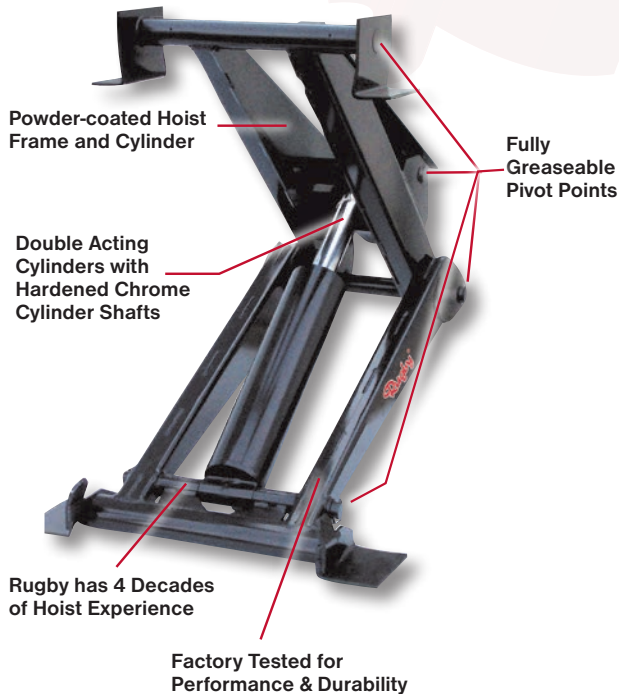

TRAILER HOISTS

Rugby has 4 decades of hoist design and manufacturing experience.

www.rugbymfg.com

Member

TRAILER HOISTS

GET POWER, PERFORMANCE & DEPENDABILITY
WHEN YOU NEED IT

Choose a trailer hoist specifically designed and tested for dump trailers. Rugby offers eight models to meet your application needs. With rugged construction and a durable finish, you can expect the best trailer hoist in the industry. Rely on Rugby trailer hoists with an unmatched three-year warranty.

RUGBY HOIST CAPACITY for 45° Dump Angle (in tons)								
Hoist Model and Overhang								
Body Length	TB10DP	TB-8	TB-10	TB-12	TB-14	TB-16	TB-18	TB-20
	12"	18"	18"	18"	24"	24"	24"	18"
8'	8.6	4.5						
9'	7.4	3.8	8					
10'	6.5	3.2	6.8	10.9	16.7			
12'	5.2		5.3	8.5	12.5			
14'			4.3	6.9	10	14.1		
16'					8.3	11.7	14.3	
18'						10.8	12.3	13.2
20'								11.7
22'								10.4
24'								9.4